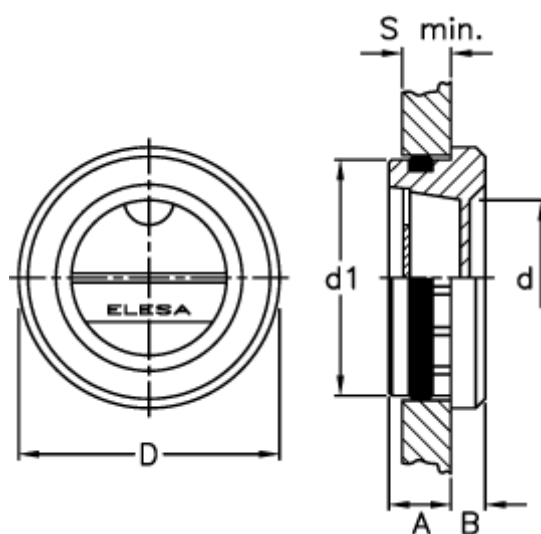

Article number: 2311011601

Description: E+G Oil level indicator push-fit
HE.26

Measures

A = 7.5

B = 3.5

d = 17

D = 28

d1 = $\text{Ø}26 \text{ H}11 +0,130 \text{ 0}$